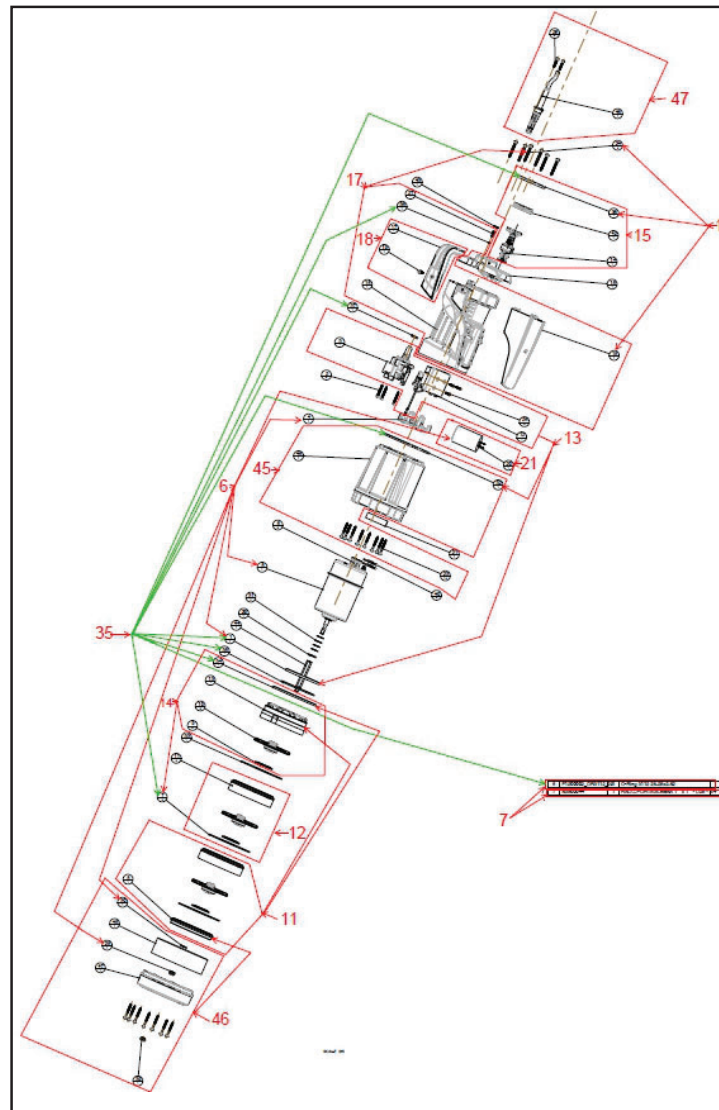

DiverTron C6

SPARE PARTS LIST

N°	CODE	DESCRIPTION
6	SP00002236	(SP) MOTOR H80 DIVER V230-50Hz C/C AISI304
7	S3600107	(SP) FITTING
11	SP00002235	(SP) -COMPL. HYDR. ESUB 1000 50Hz
12	SP00002221	(SP) DIFFUSER + IMPELLER D-ESUB
13	SP60145606	(SP) ELECTRONIC BOARD V230/50 -VNR
14	SP00002220	(SP) GROUP DIFFUSERS SUPPORT D-ESUB
15	SP60147680	(SP) VALVE SBA
17	SP00002237	(SP) MOTOR COVER ESUB BLUE
18	SP00002225	(SP) HANDLE ESUB
19	SP00002223	(SP) COVER DELIVERY ESUB BLUE
21	SP00002222	(SP) CAPACITOR 12.5UF V450
45	SPS3500736	(SP) PUMP BODY D-ESUB 3-4I BLACK
46	SP00002232	(SP) BASE ECODIVER/DEEP NERO + FILTER
47	SPS3600422	(SP) CABLE + SCHUKO PLUG 15M
47	SP00002229	(SP) CABLE +UK PLUG 15M
35A	SP60153089	(SP) O-RING DIVERTRON
35B	SP00002238	(SP) No.10 MULTIPACK O-RING ESUB